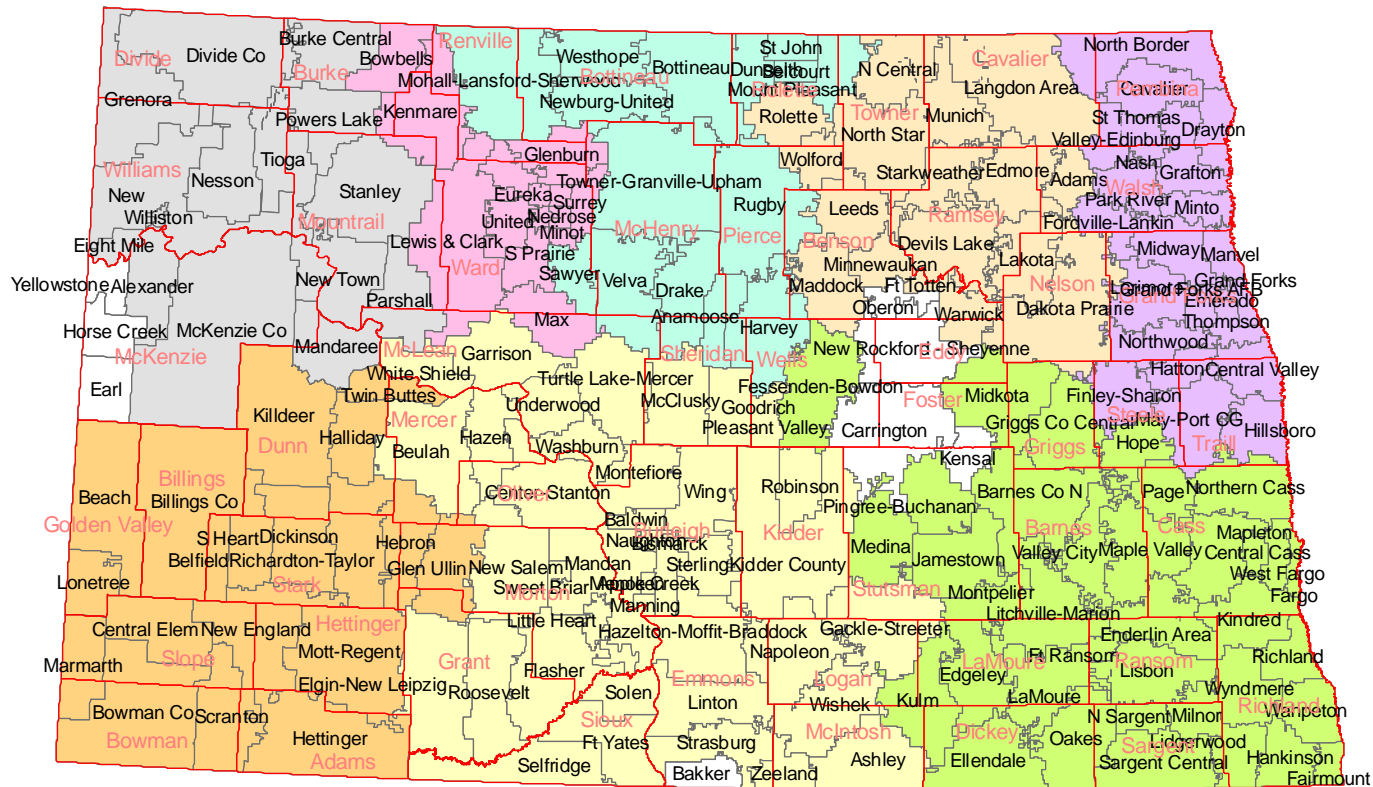

# Regional Education Associations (2010-2011)

10/22/2010

- |   |   |
|---|---|
|  Northeast Ed Services Cooperative (NES) |  South East Ed Cooperative (SEEC)        |
|  Roughrider Ed Services Program (RESP)   |  Red River Valley Ed Cooperative (RRVEC) |
|  Mid-Dakota Ed Cooperative (MDEC)        |  North Central Ed Cooperative (NCEC)     |
|  Missouri River Ed Cooperative (MREC)    |  Great Northwest Ed Cooperative (GNWEC)  |

Note: District dissolution not yet complete  
(Nash School District was dissolved, but still appears on the map).