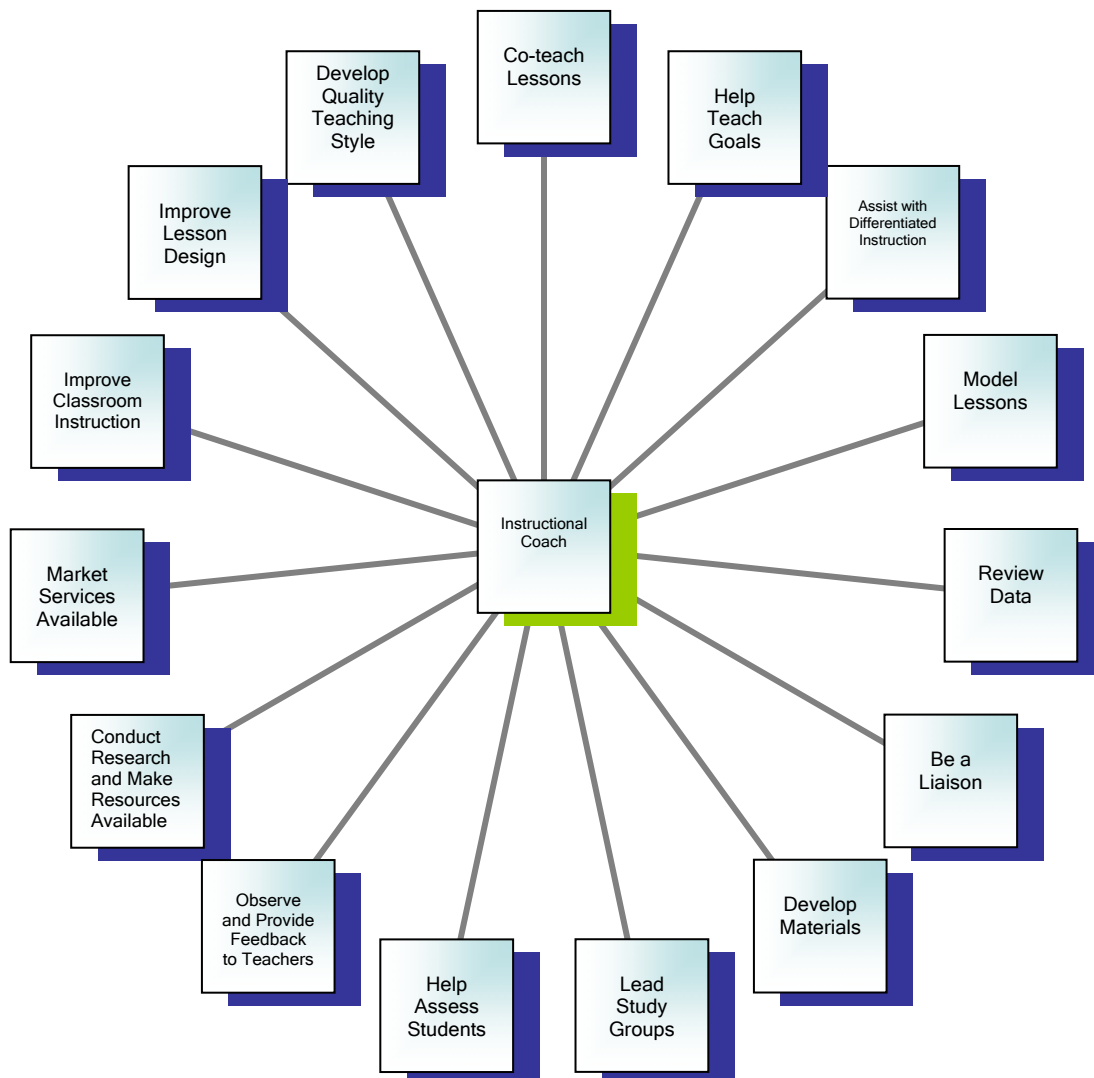

North Dakota Department of Public Instruction
Dr. Wayne G. Sanstead, State Superintendent
600 E. Boulevard Avenue, Dept. 201
Bismarck, ND 58505-0440

Job Responsibilities of an Instructional Coach

Although the job description of an instructional coach varies from school to school, the following tasks are common responsibilities assigned to instructional coaches.

On the following pages, there are sample job descriptions of actual instructional coaches in North Dakota schools.